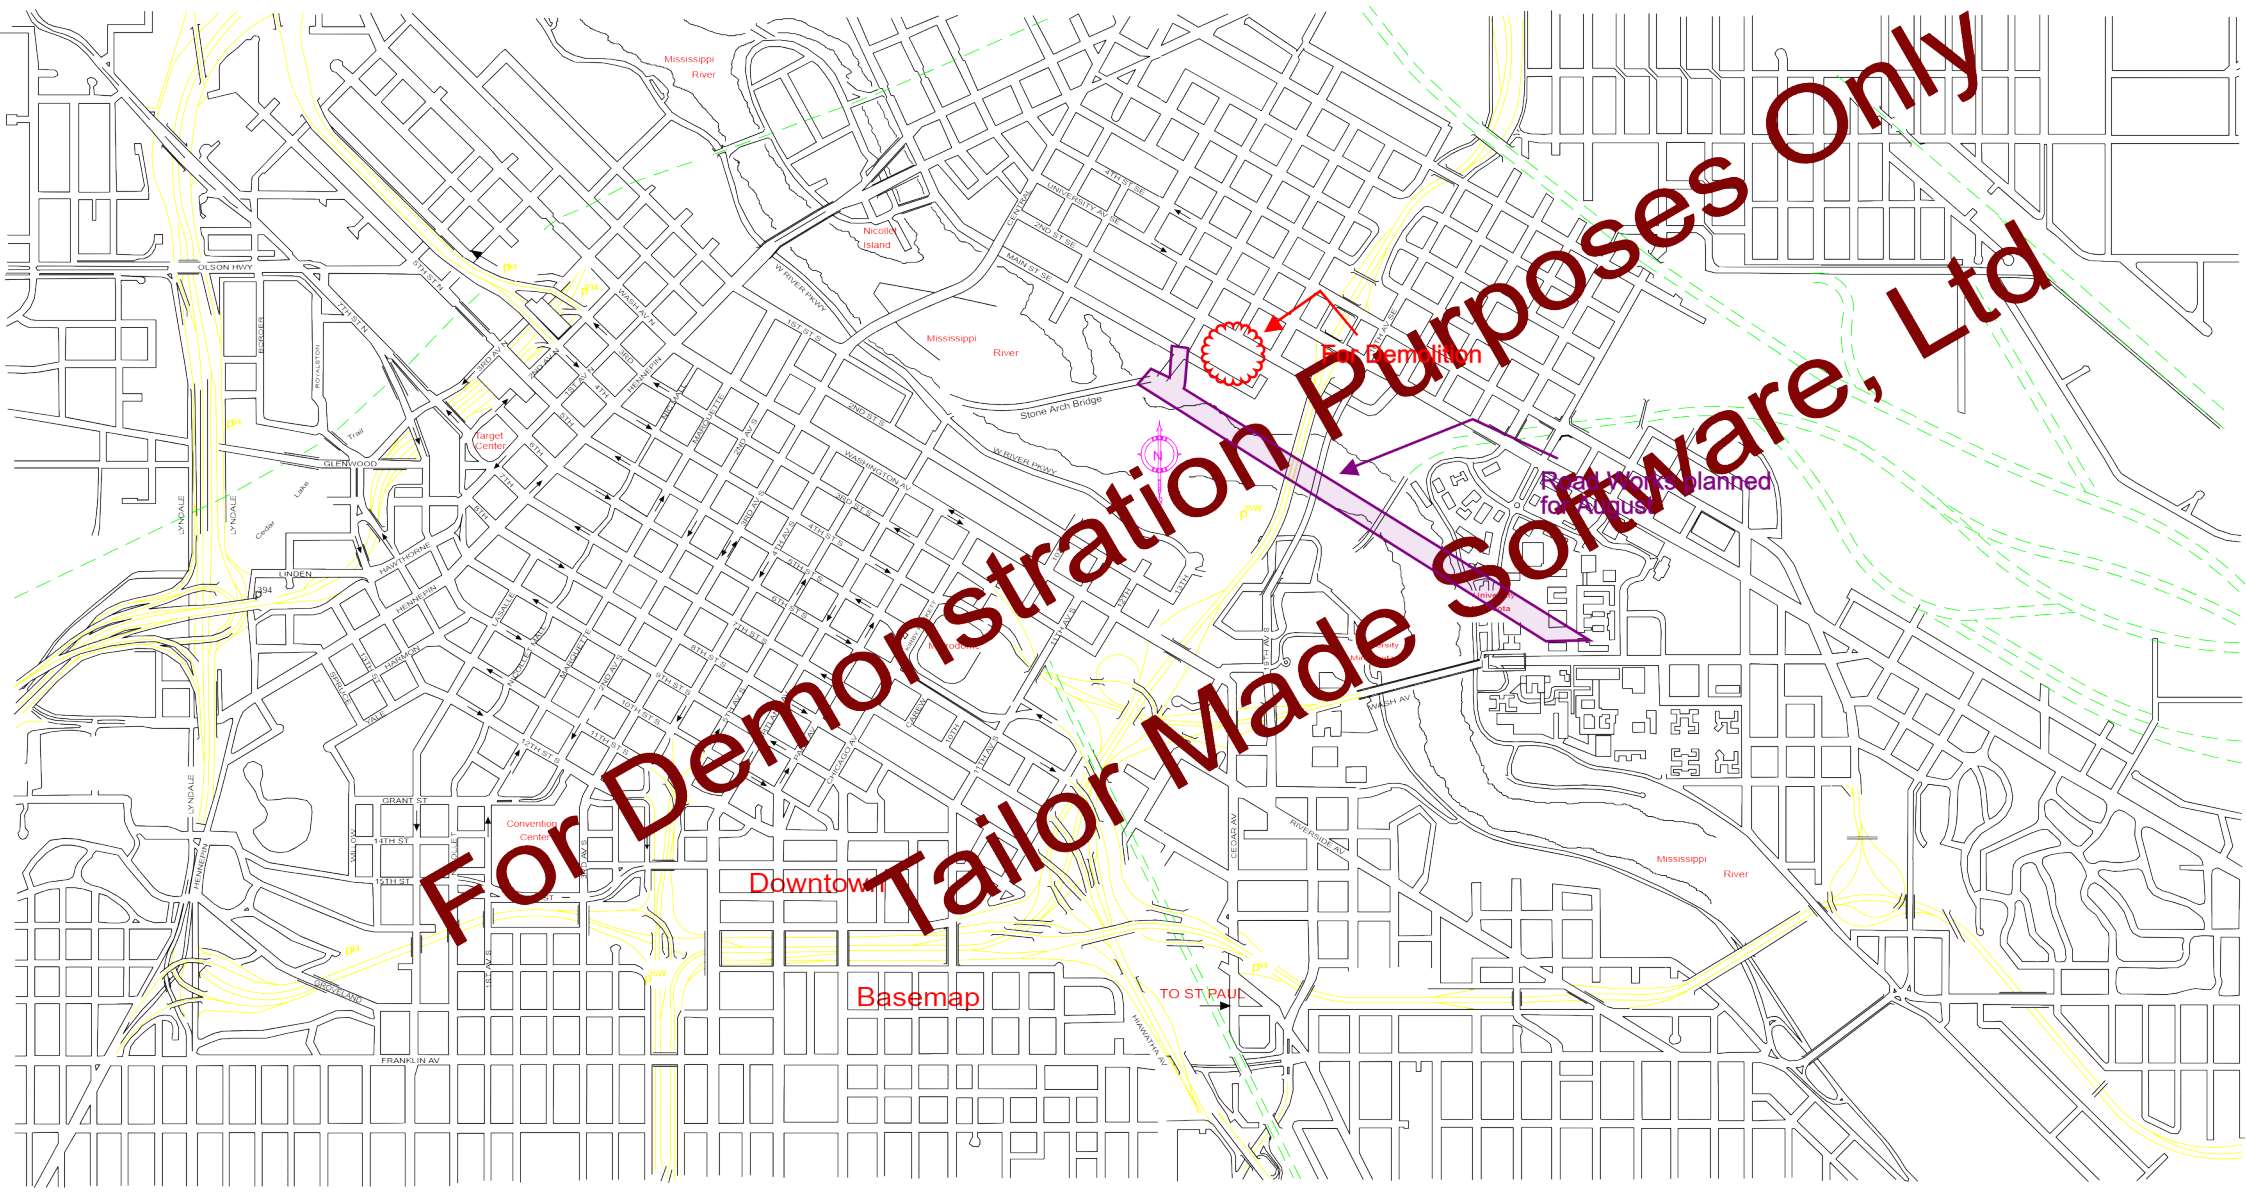

For Demonstration Purposes Only
Tailor Made Software, Ltd

Mississippi River

Nicollet Island

Mississippi River

Stone Arch Bridge

Target Center

Convention Center

Downtown

Basemap

TO ST PAUL

For Demonstration

Real Work Planned for August

Mississippi River